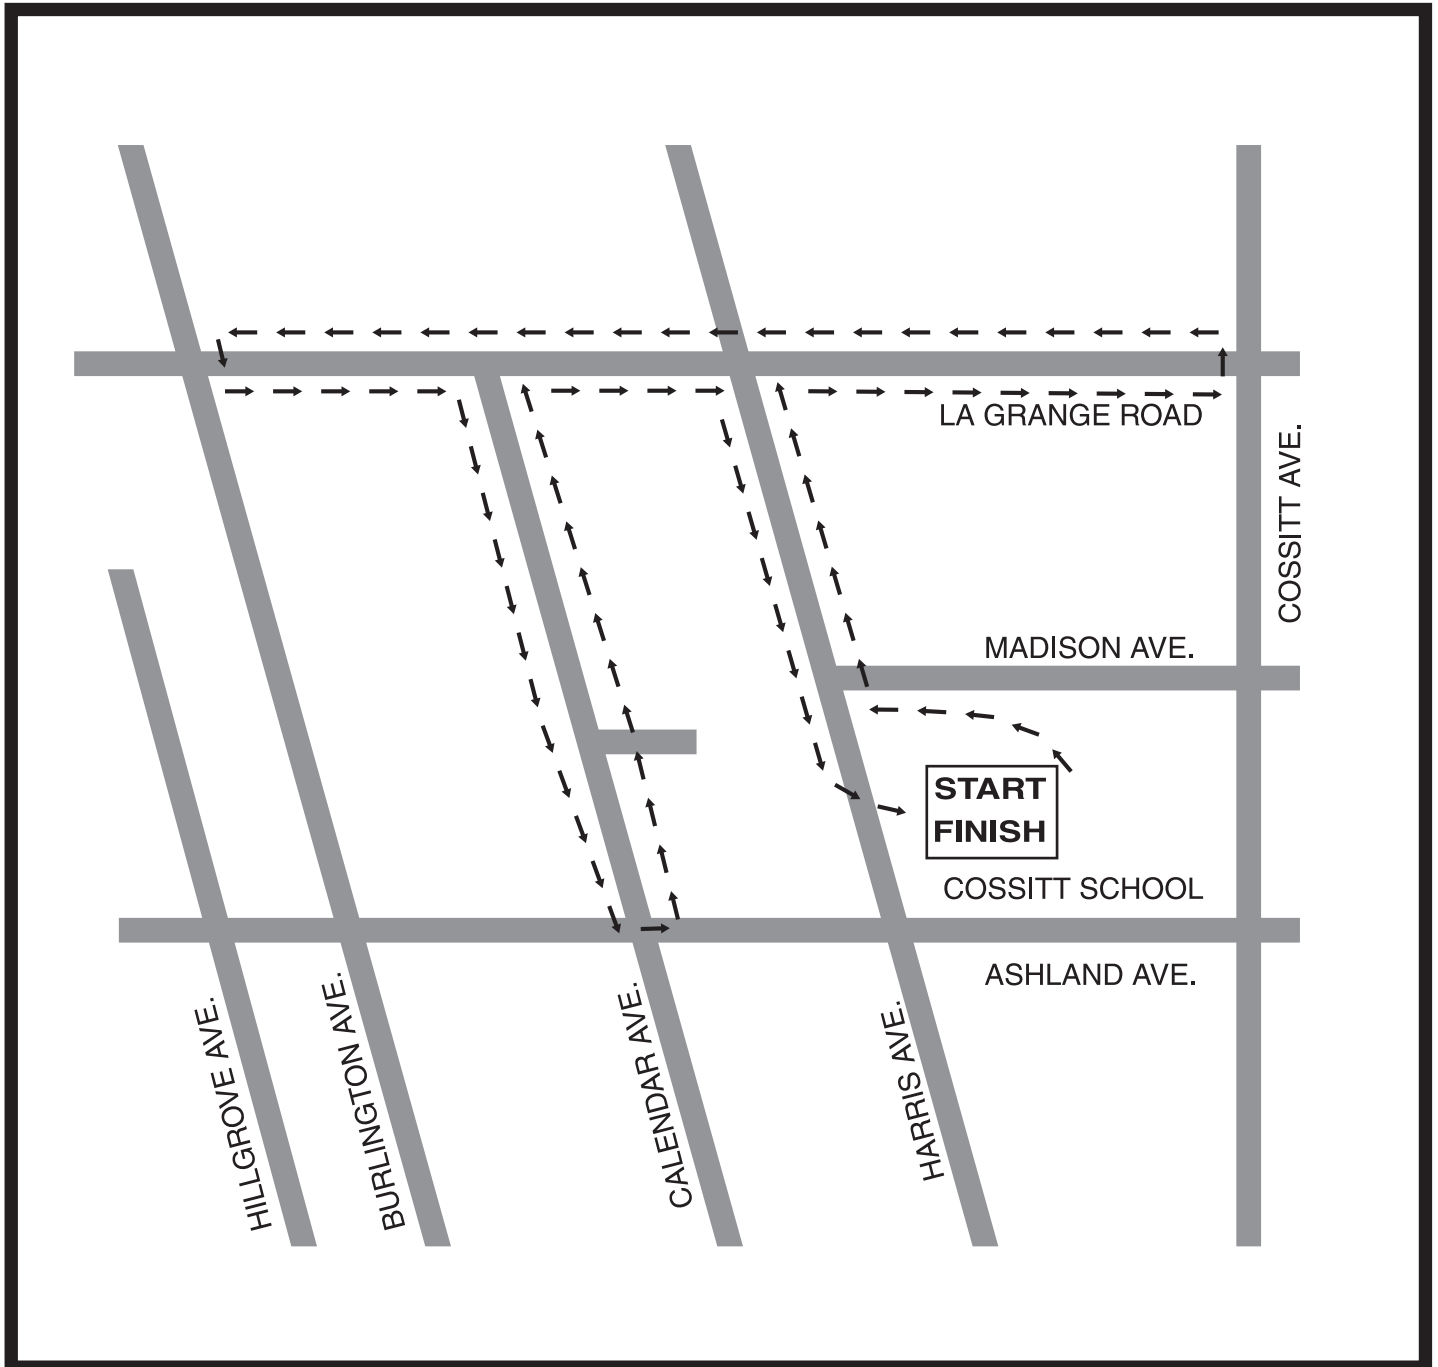

HALLOWEEN WALK ROUTE FOR 2009

SATURDAY, OCTOBER 31st
WALK BEGINS AT 10:30 AM
AND ENDS AT 12:30 PM